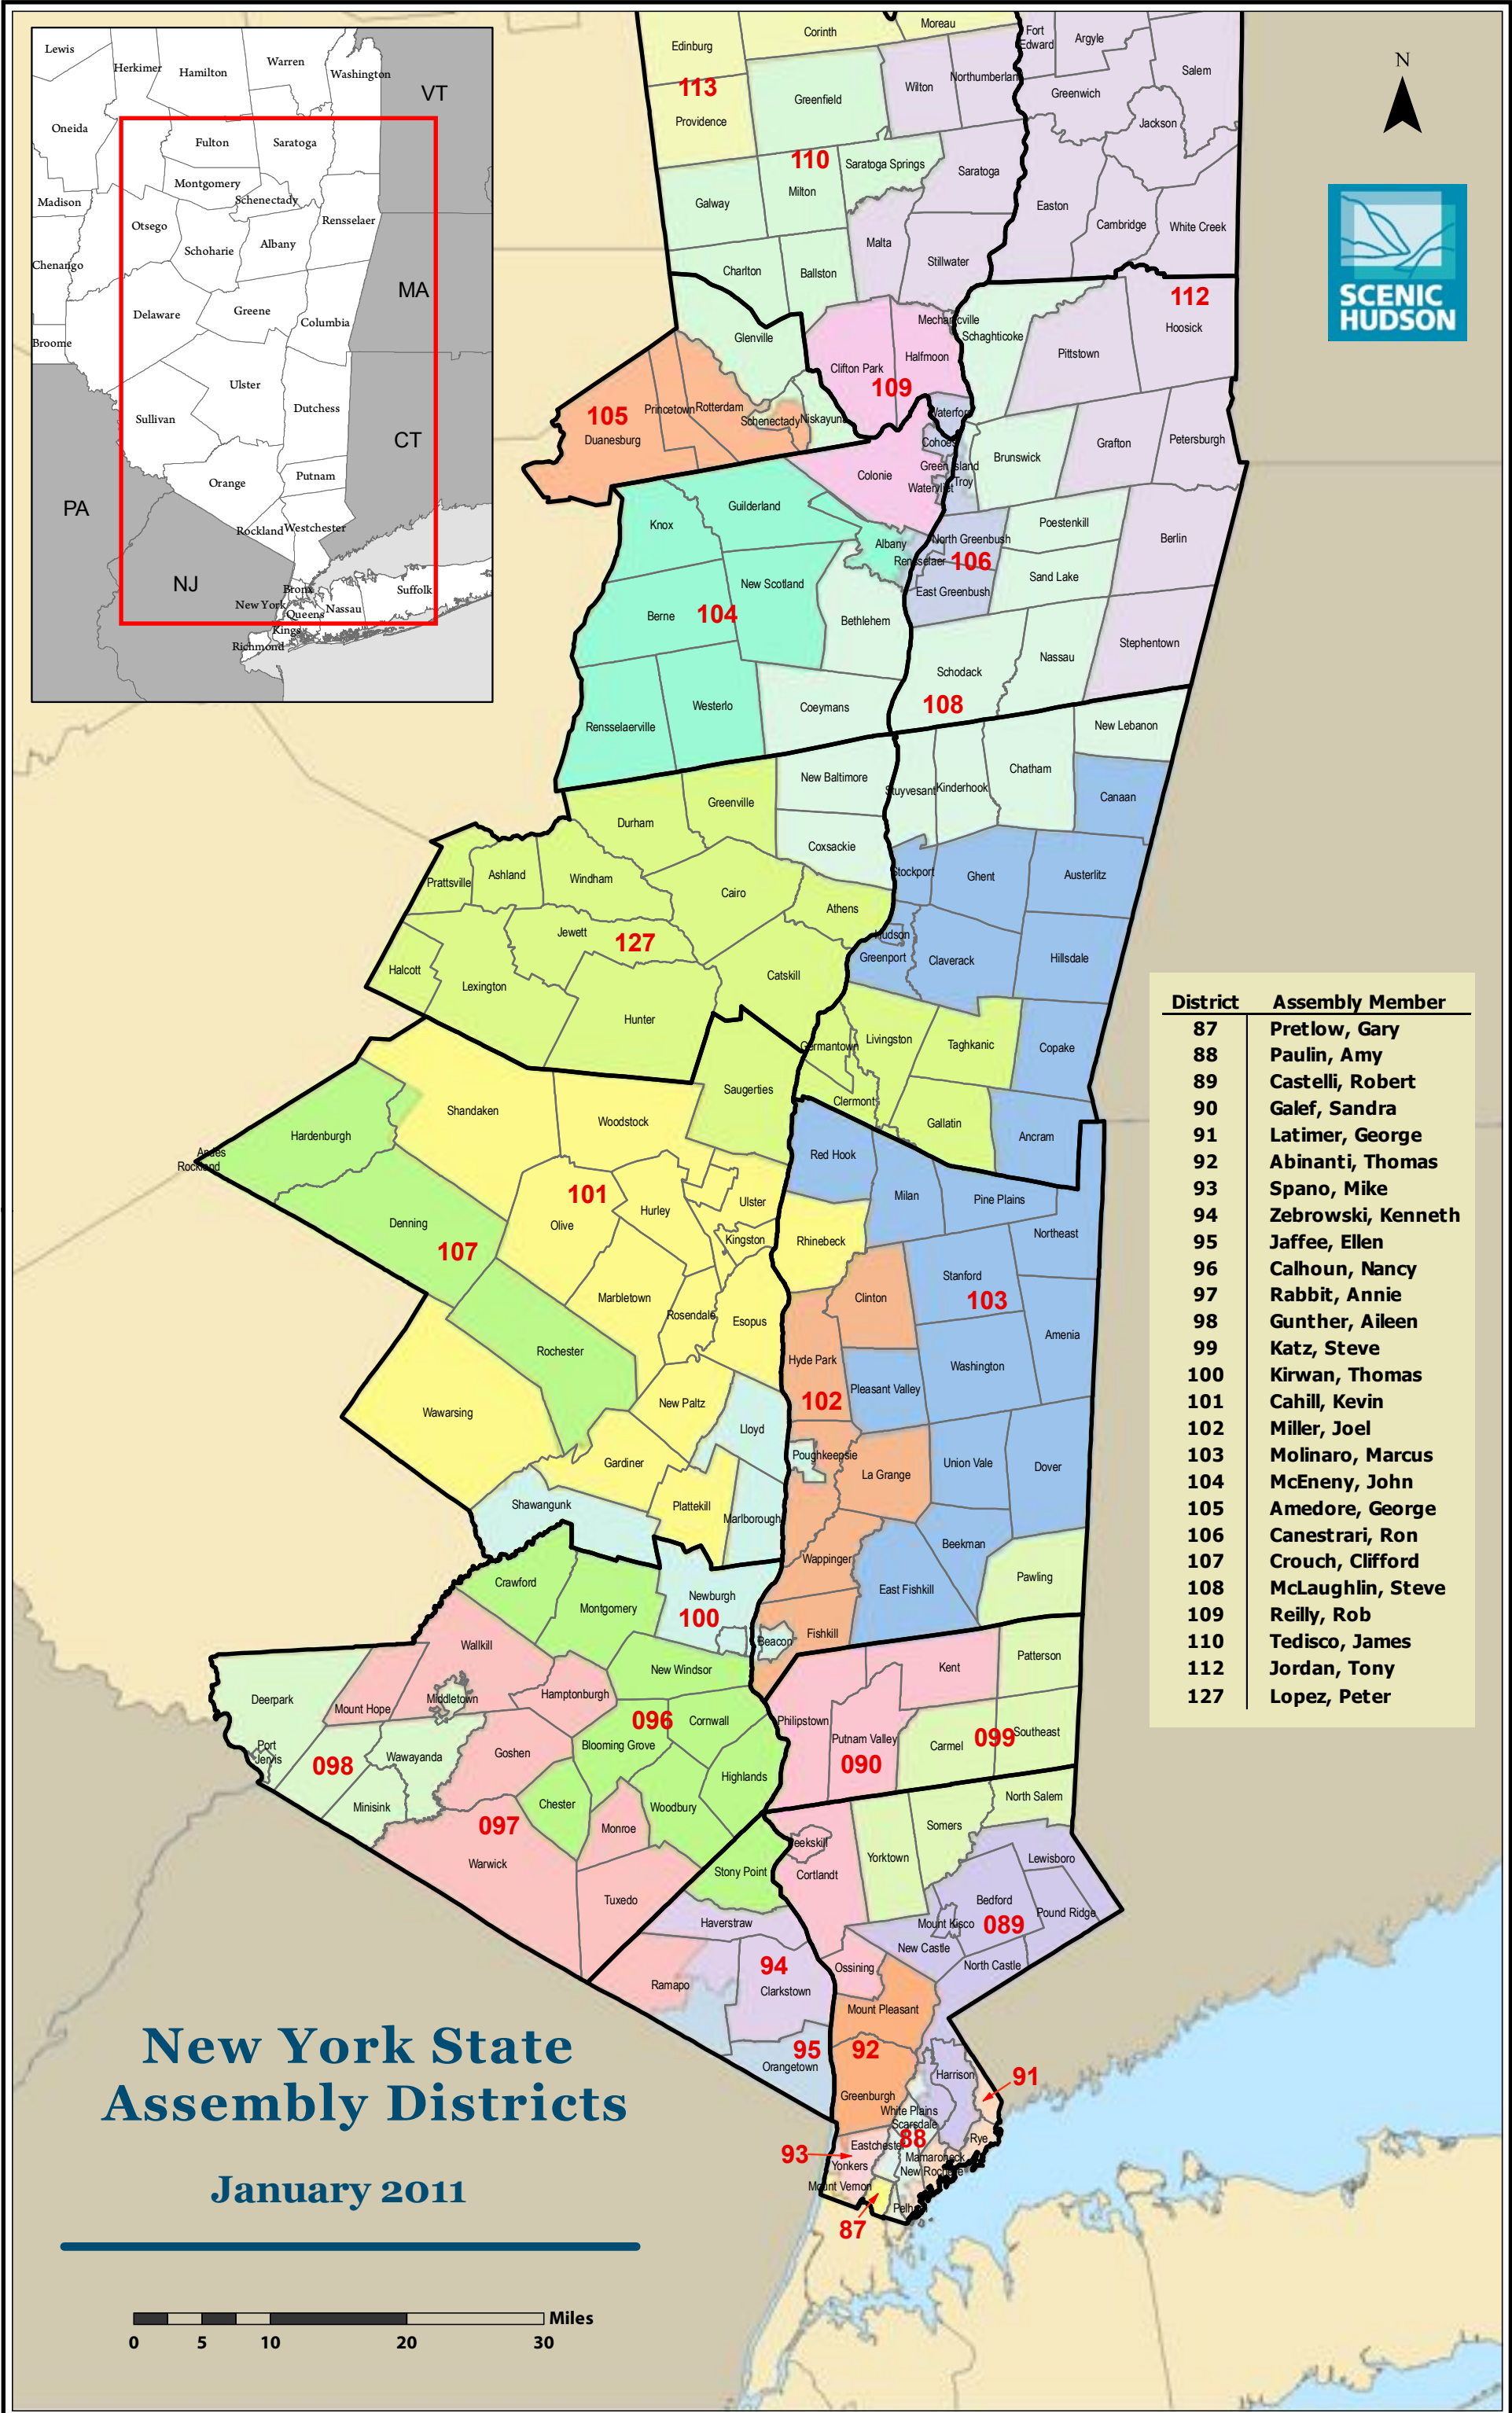

N

District	Assembly Member
87	Pretlow, Gary
88	Paulin, Amy
89	Castelli, Robert
90	Galef, Sandra
91	Latimer, George
92	Abinanti, Thomas
93	Spano, Mike
94	Zebrowski, Kenneth
95	Jaffee, Ellen
96	Calhoun, Nancy
97	Rabbit, Annie
98	Gunther, Aileen
99	Katz, Steve
100	Kirwan, Thomas
101	Cahill, Kevin
102	Miller, Joel
103	Molinaro, Marcus
104	McEneny, John
105	Amedore, George
106	Canestrari, Ron
107	Ron Crouch, Clifford
108	McLaughlin, Steve
109	Reilly, Rob
110	Tedisco, James
112	Jordan, Tony
127	Lopez, Peter

New York State Assembly Districts

January 2011