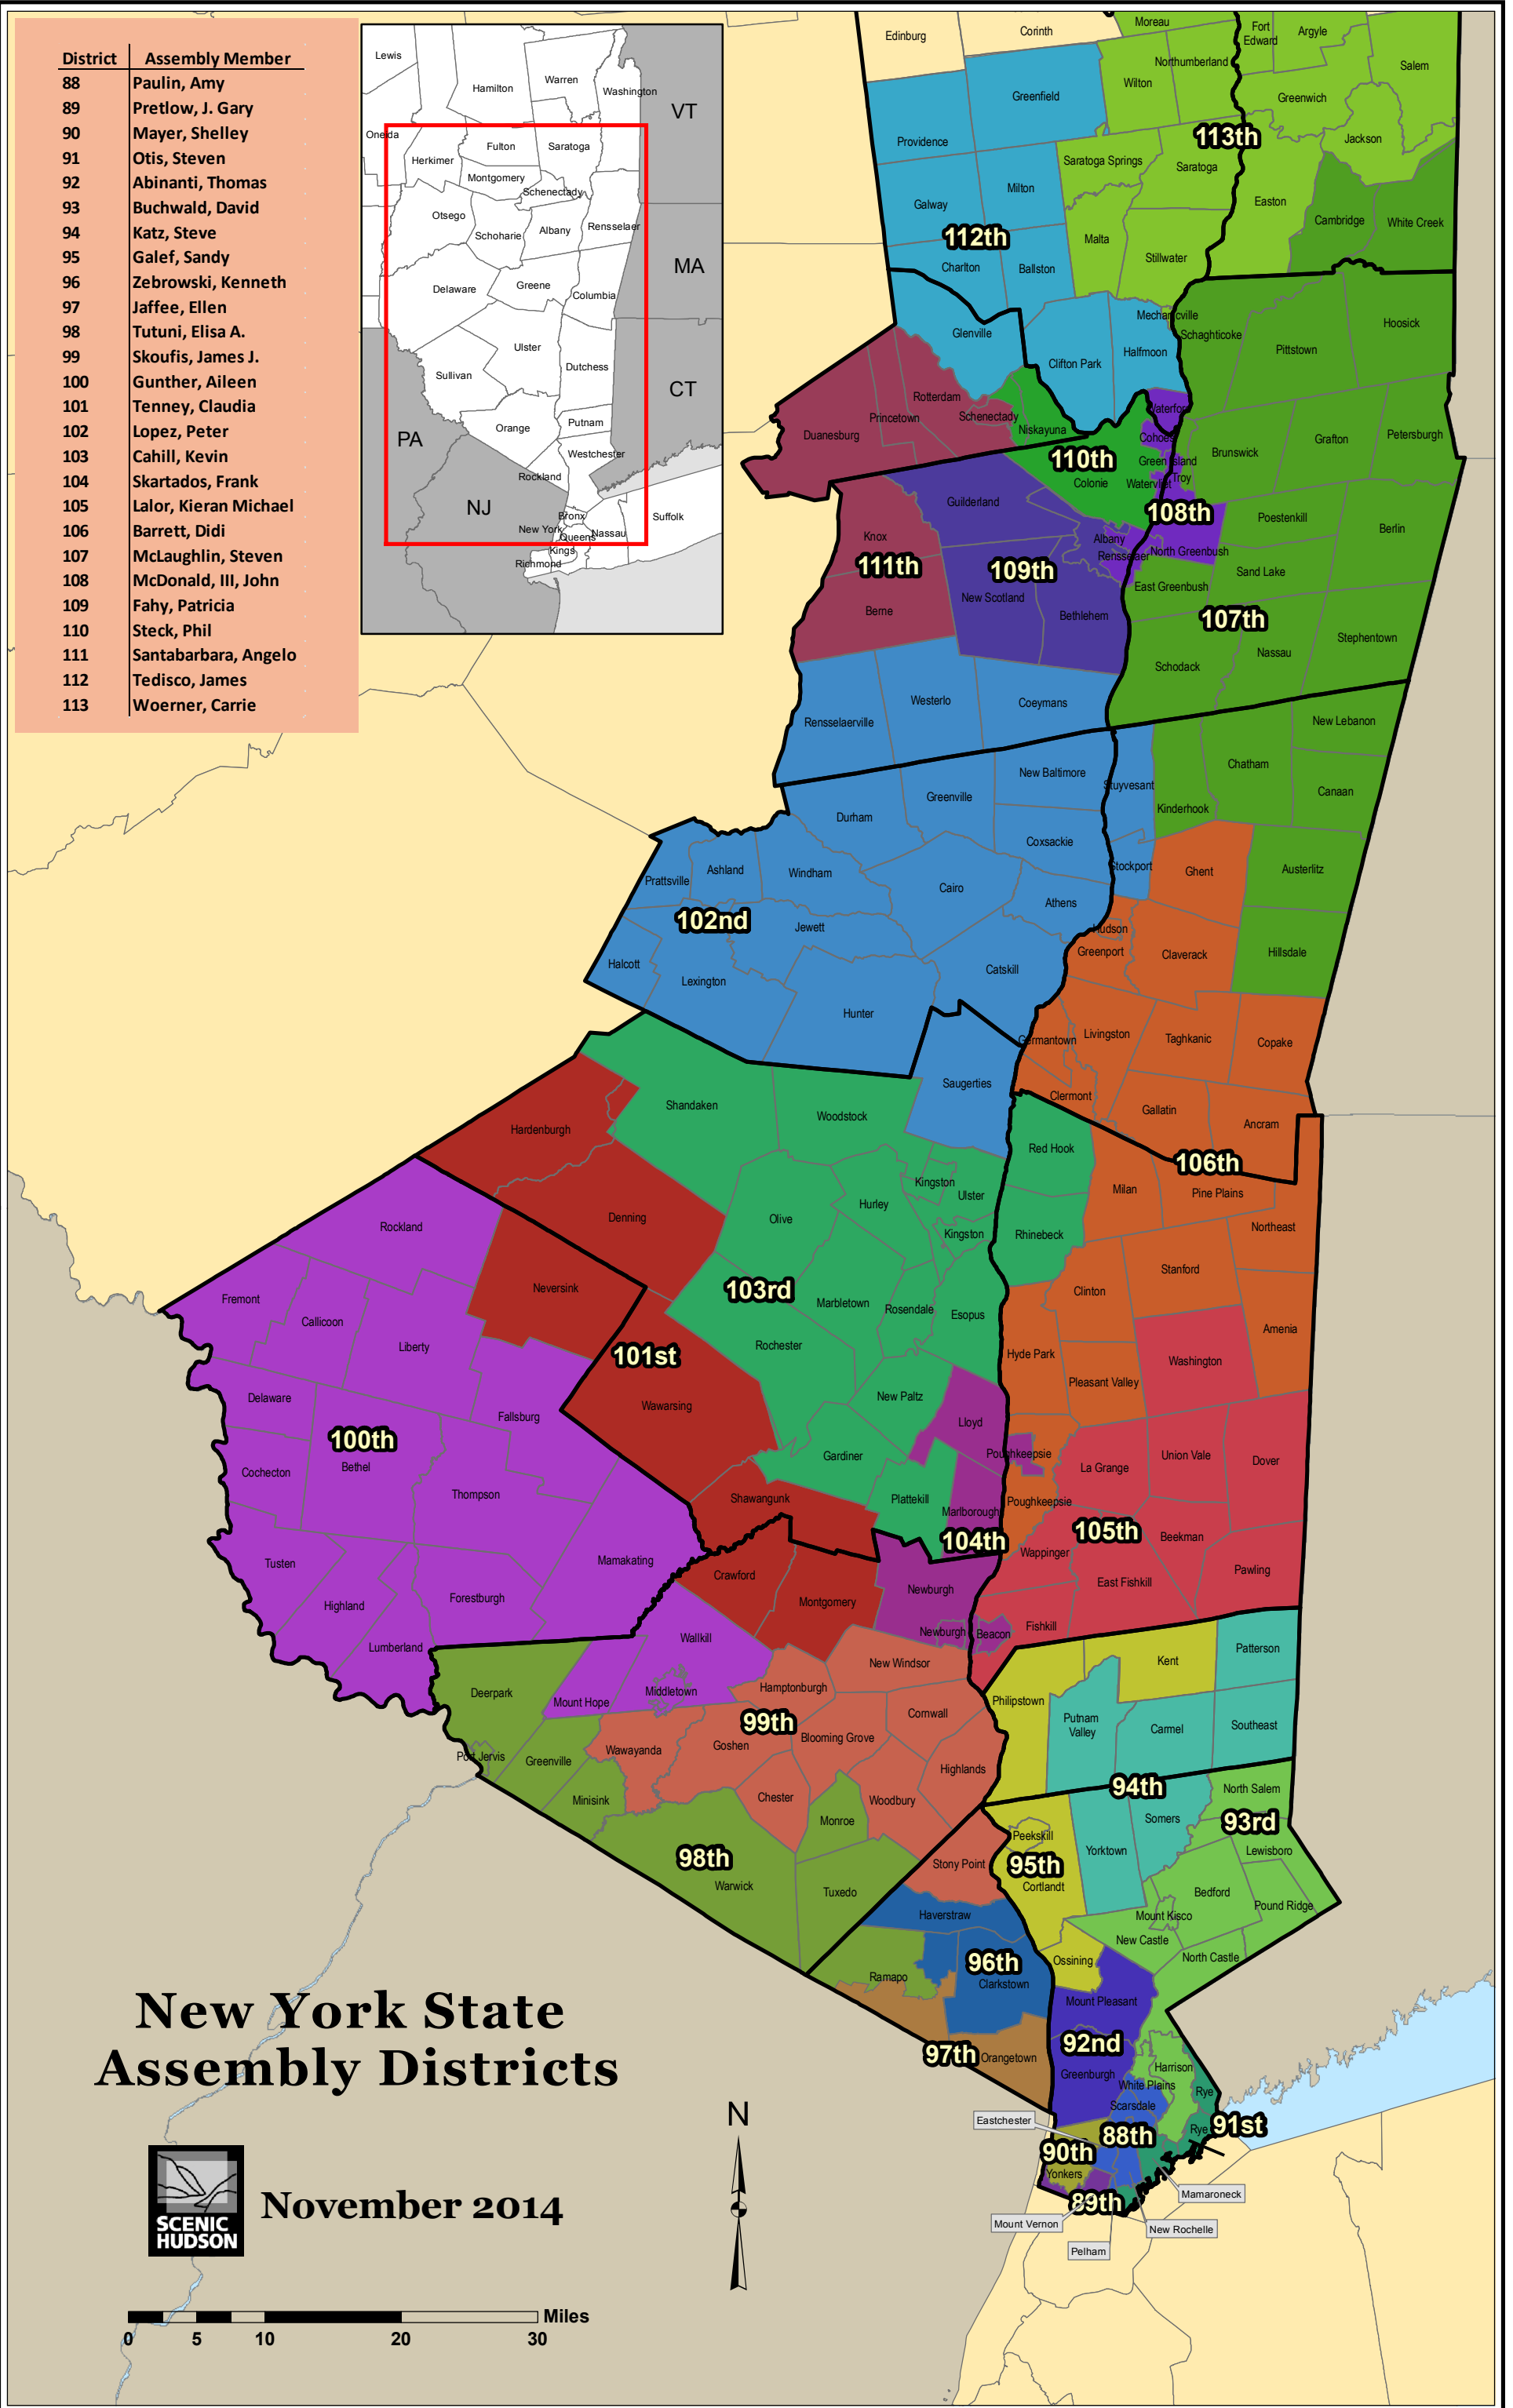

District	Assembly Member
88	Paulin, Amy
89	Pretlow, J. Gary
90	Mayer, Shelley
91	Otis, Steven
92	Abinanti, Thomas
93	Buchwald, David
94	Katz, Steve
95	Galef, Sandy
96	Zebrowski, Kenneth
97	Jaffee, Ellen
98	Tutuni, Elisa A.
99	Skoufis, James J.
100	Gunther, Aileen
101	Tenney, Claudia
102	Lopez, Peter
103	Cahill, Kevin
104	Skartados, Frank
105	Lalor, Kieran Michael
106	Barrett, Didi
107	McLaughlin, Steven
108	McDonald, III, John
109	Fahy, Patricia
110	Steck, Phil
111	Santabarbara, Angelo
112	Tedisco, James
113	Woerner, Carrie

# New York State Assembly Districts

November 2014

0 5 10 20 30 Miles