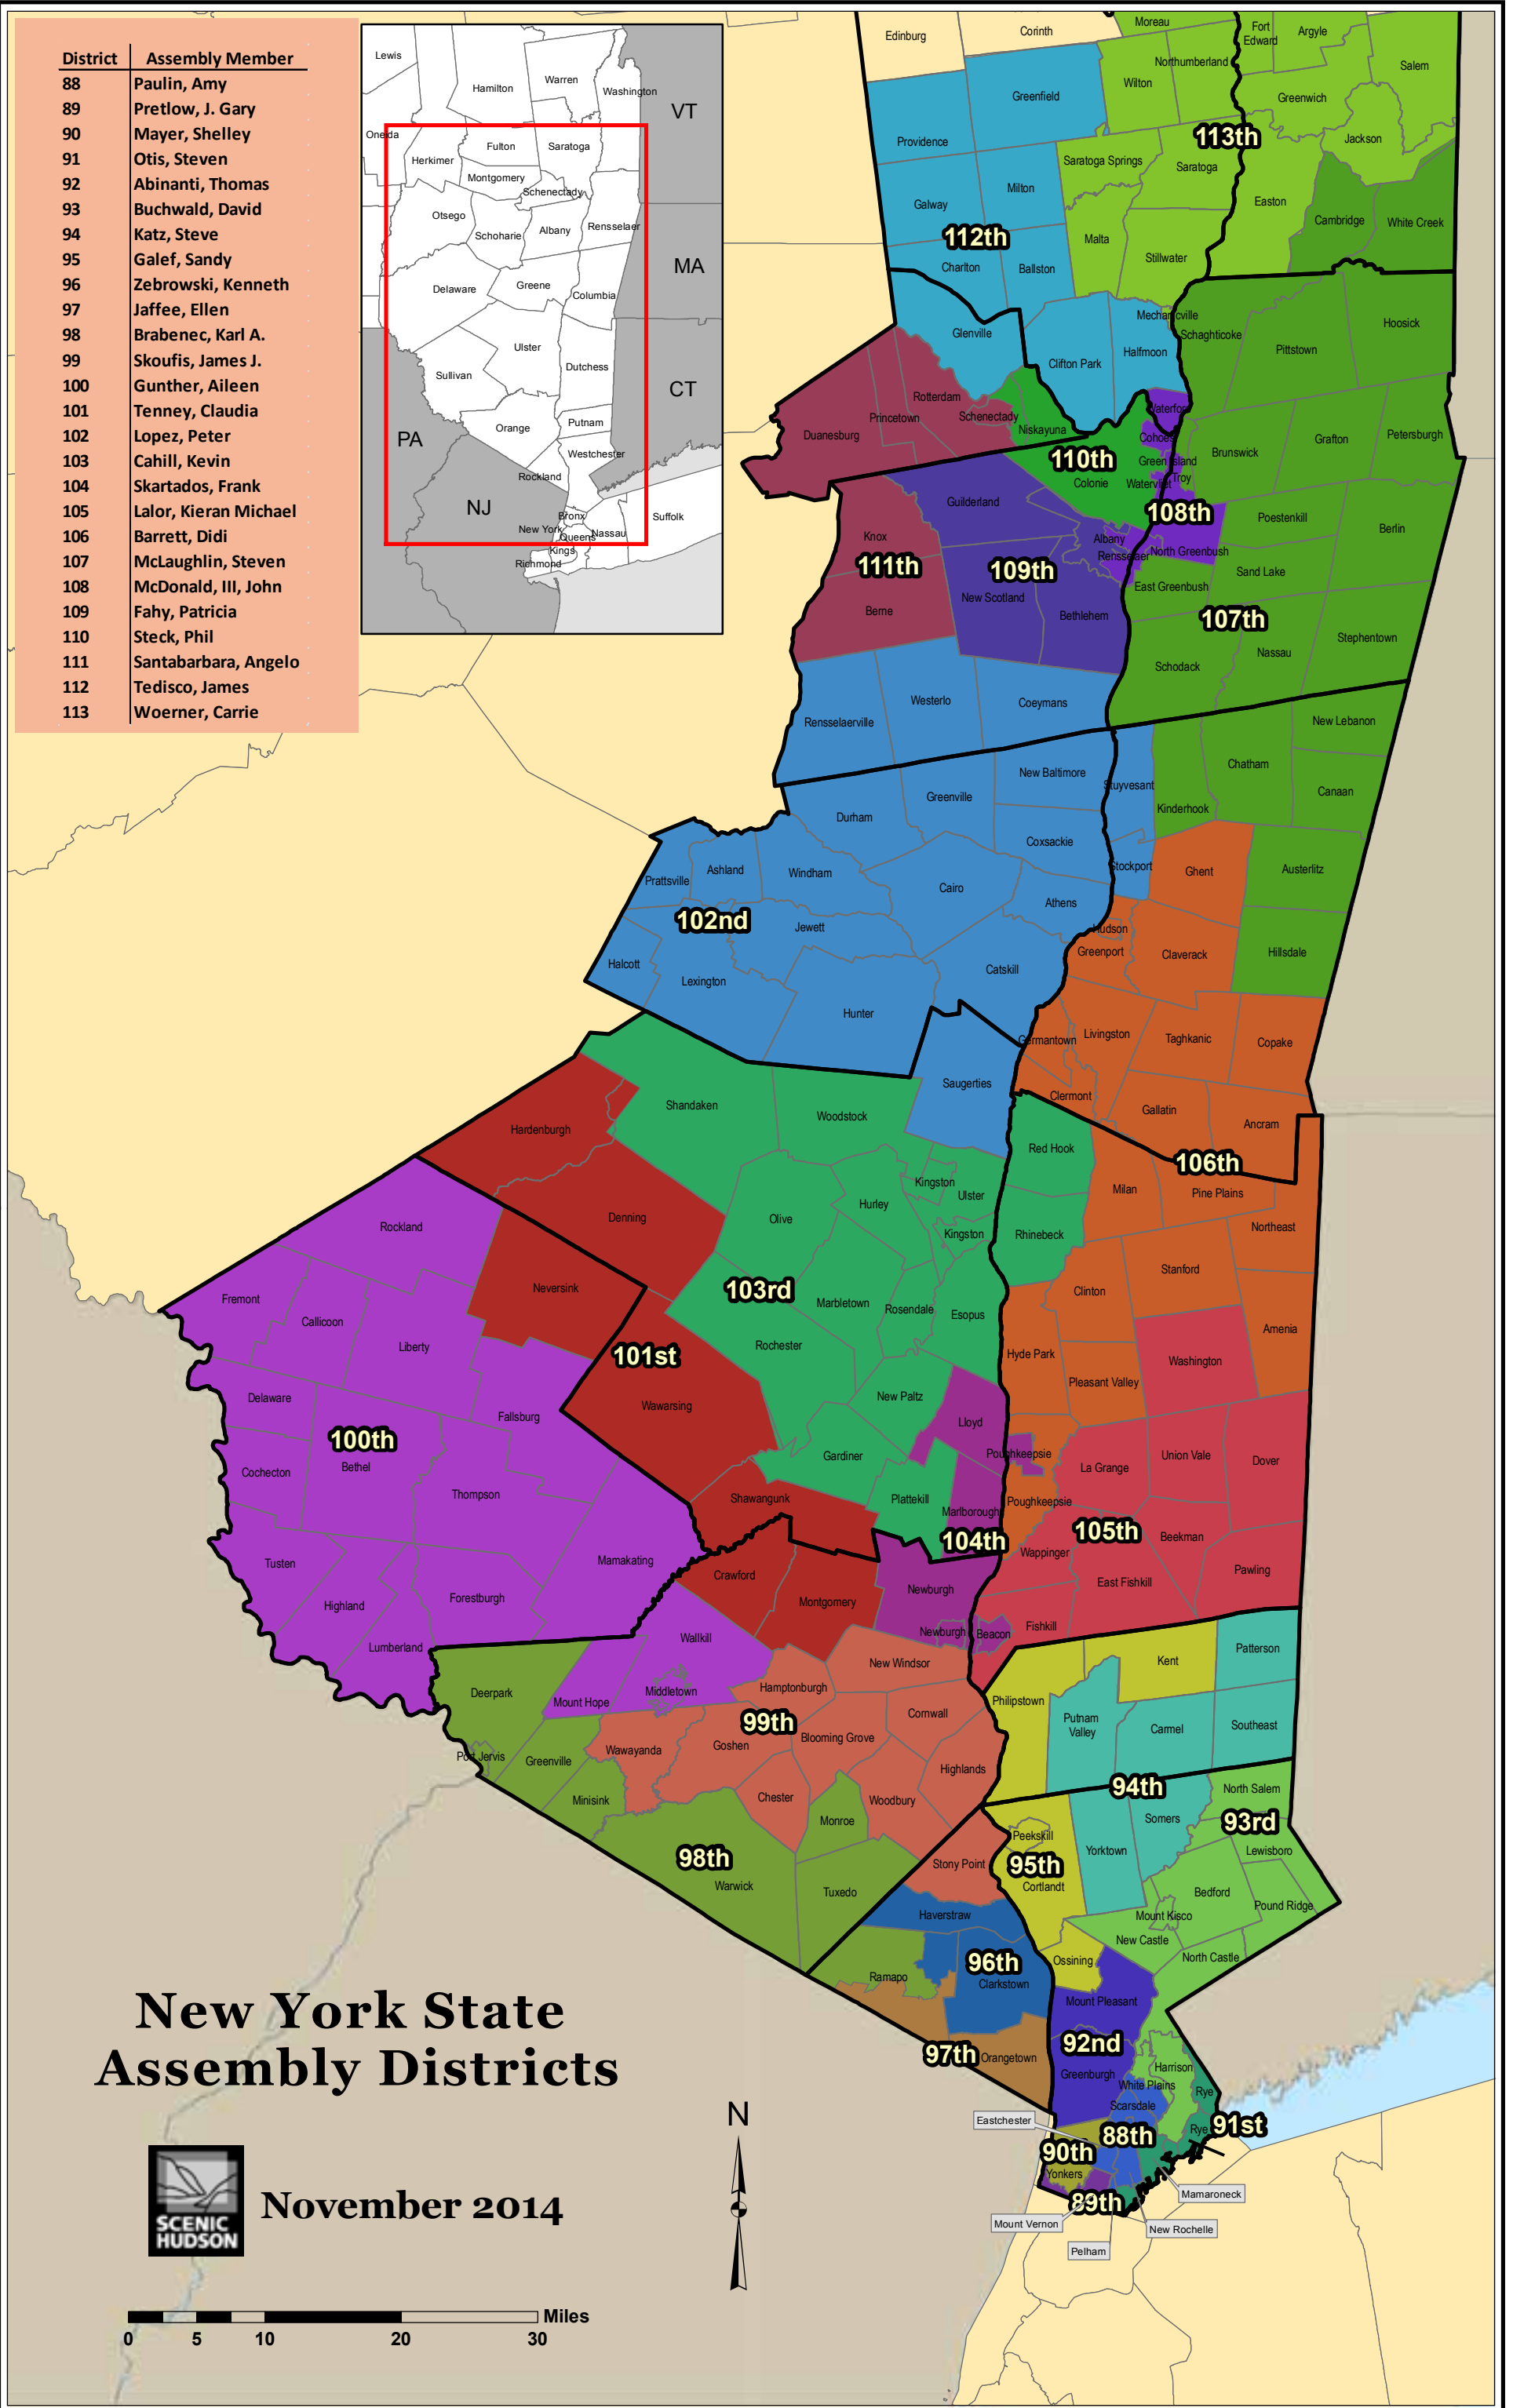

District	Assembly Member
88	Paulin, Amy
89	Pretlow, J. Gary
90	Mayer, Shelley
91	Otis, Steven
92	Abinanti, Thomas
93	Buchwald, David
94	Katz, Steve
95	Galef, Sandy
96	Zebrowski, Kenneth
97	Jaffee, Ellen
98	Brabenec, Karl A.
99	Skoufis, James J.
100	Gunther, Aileen
101	Tenney, Claudia
102	Lopez, Peter
103	Cahill, Kevin
104	Skartados, Frank
105	Lalor, Kieran Michael
106	Barrett, Didi
107	McLaughlin, Steven
108	McDonald, III, John
109	Fahy, Patricia
110	Steck, Phil
111	Santabarbara, Angelo
112	Tedisco, James
113	Woerner, Carrie

# New York State Assembly Districts

November 2014