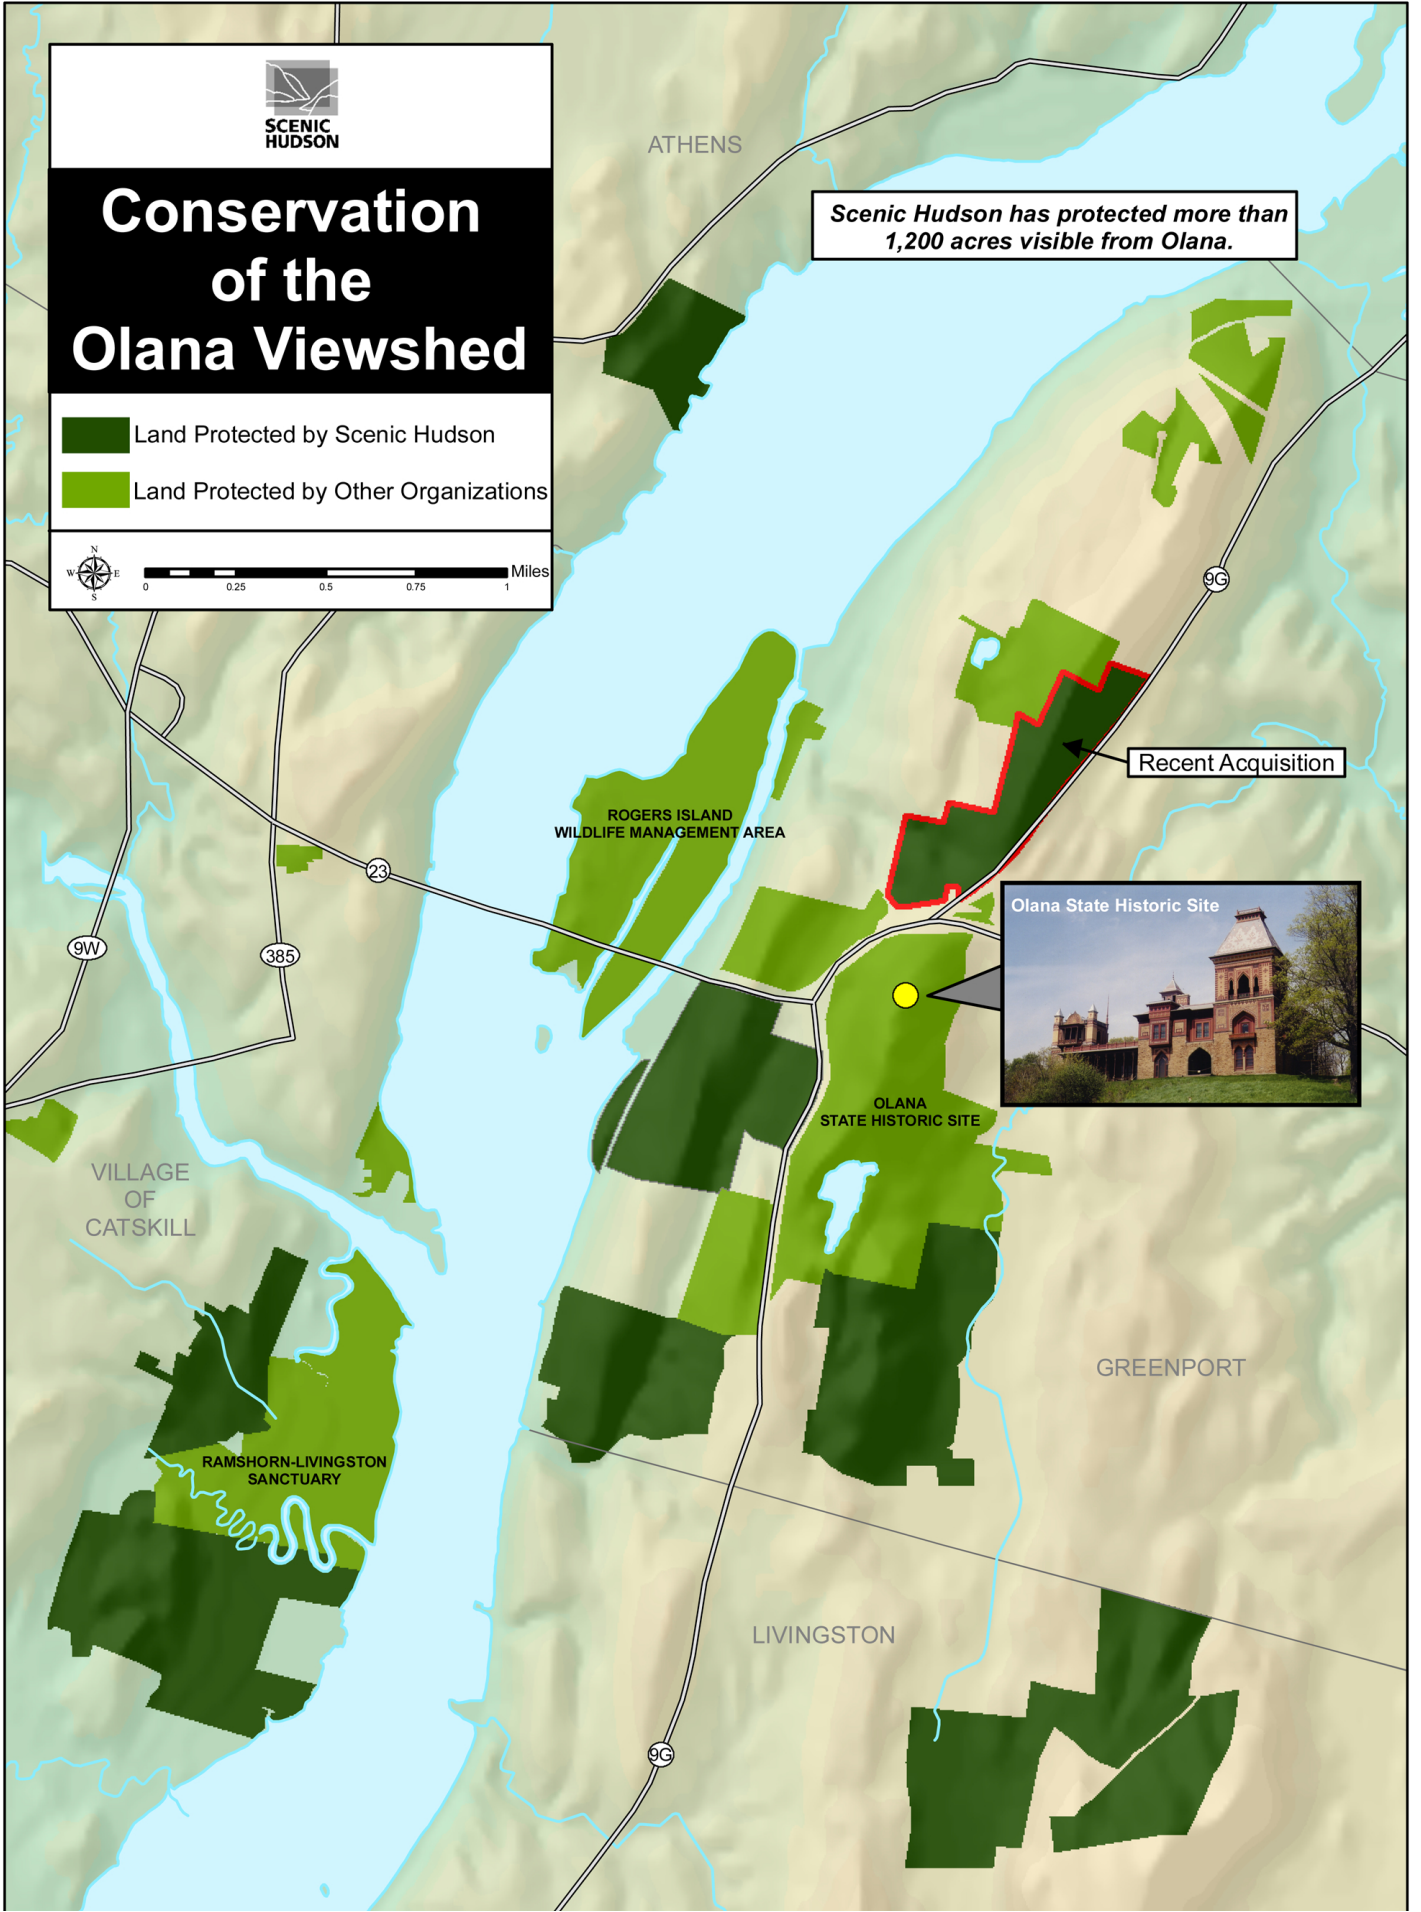

Conservation of the Olana Viewshed

- Land Protected by Scenic Hudson
- Land Protected by Other Organizations

Scenic Hudson has protected more than 1,200 acres visible from Olana.

Recent Acquisition

Olana State Historic Site

ATHENS

ROGERS ISLAND WILDLIFE MANAGEMENT AREA

OLANA STATE HISTORIC SITE

VILLAGE OF CATSKILL

RAMSHORN-LIVINGSTON SANCTUARY

GREENPORT

LIVINGSTON

9W