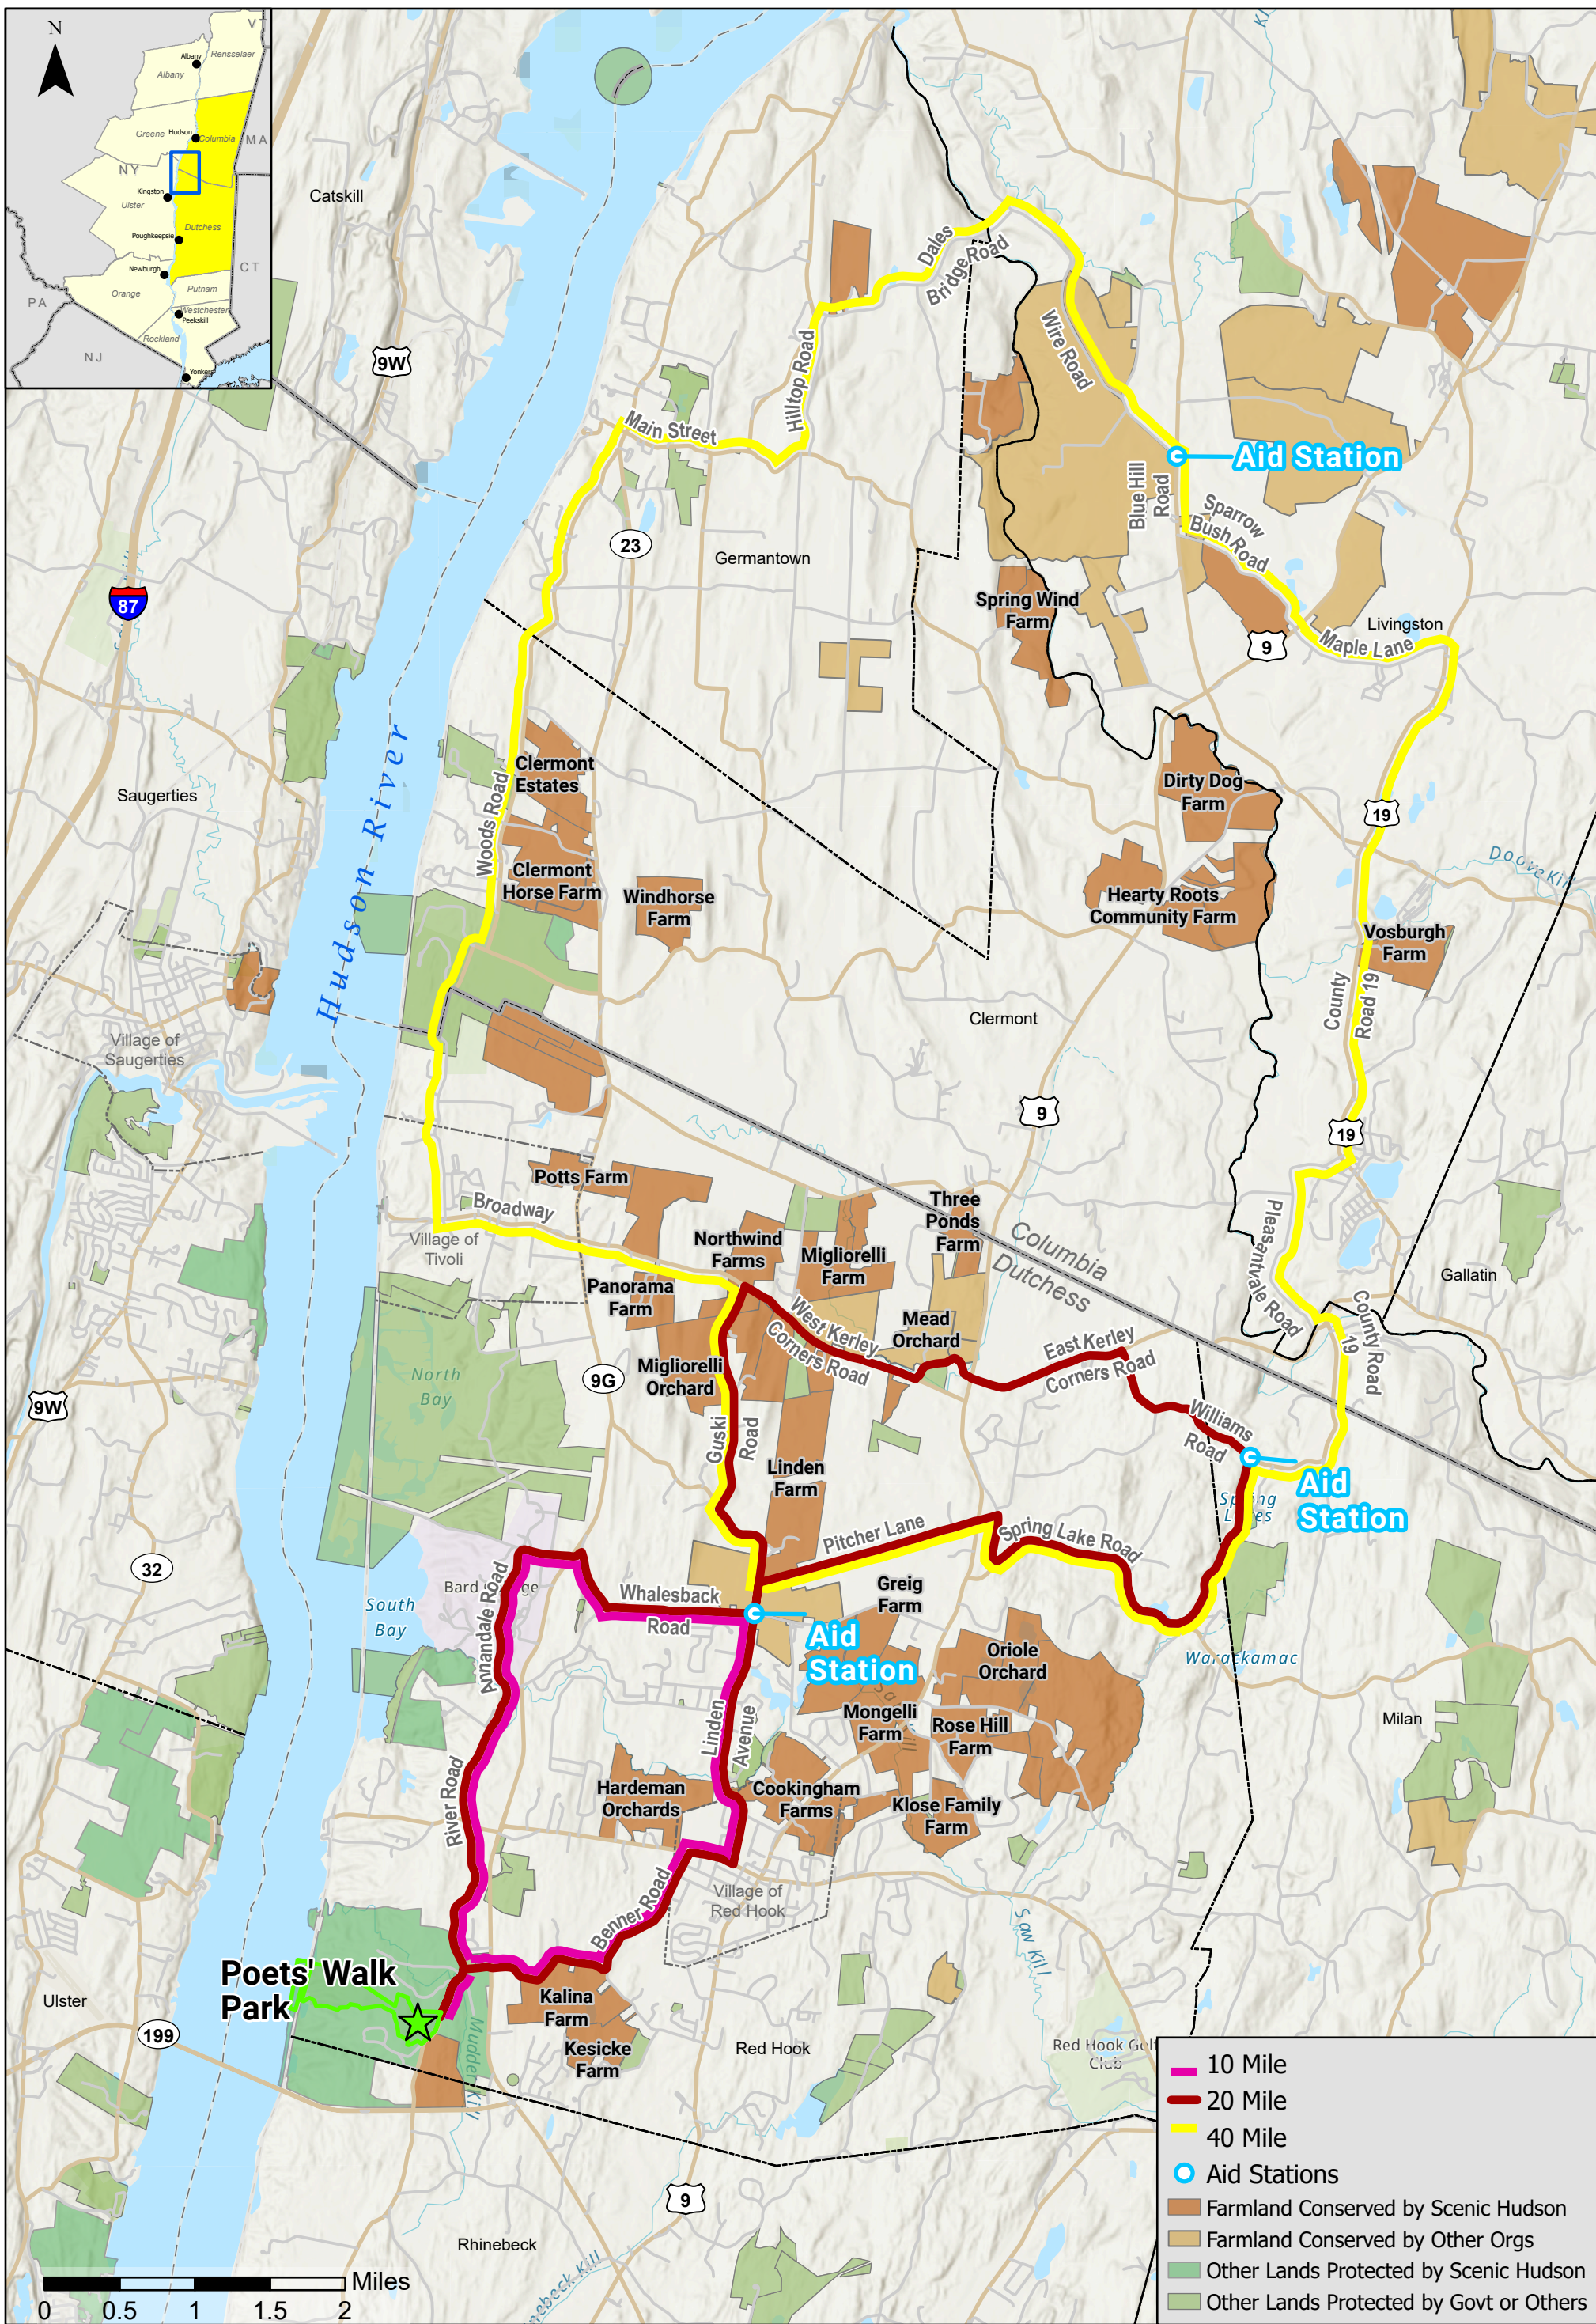

Farmland Cycling Tour 2023

Poets' Walk Park, Red Hook NY

- 10 Mile
- 20 Mile
- 40 Mile
- Aid Stations
- Farmland Conserved by Scenic Hudson
- Farmland Conserved by Other Orgs
- Other Lands Protected by Scenic Hudson
- Other Lands Protected by Govt or Others